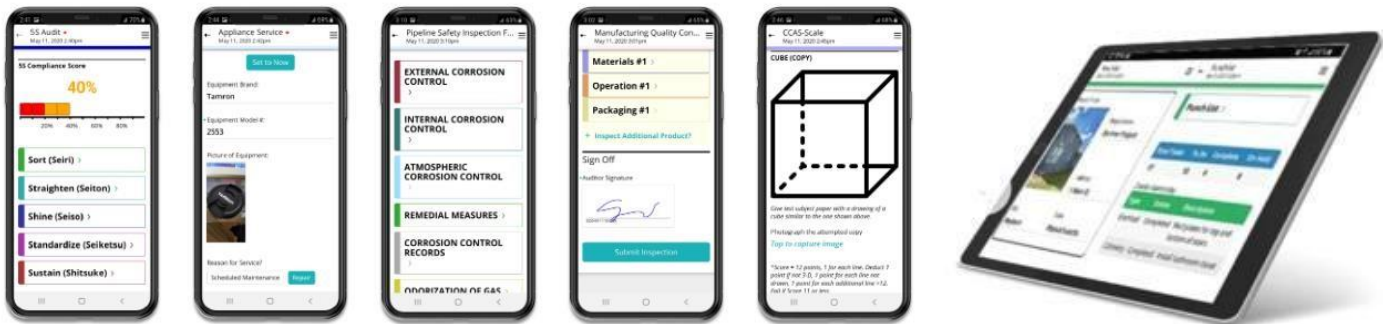

Alpha Transform

Alpha Transform **Uniquely** allows paper forms of any complexity to be replaced by enterprise-grade mobile-data capture apps that can operate **fully without a connection** – and it takes only **hours vs weeks** required by alternatives.

[Videos showing the original paper form side-by-side the digital/mobile version](#)

[More Examples](#)

[Background and examples](#) [Brochure for Transform](#) [Real world cases - video](#)

Alpha Transform is the **only** mobile forms platform that has all the power to create secure enterprise grade solutions without running out of steam

It also includes powerful reporting and analytics/dashboards to gain actionable insights from the data collected in real-time as well as workflow capabilities.

7 factors make Transform unique with essential & compelling capabilities